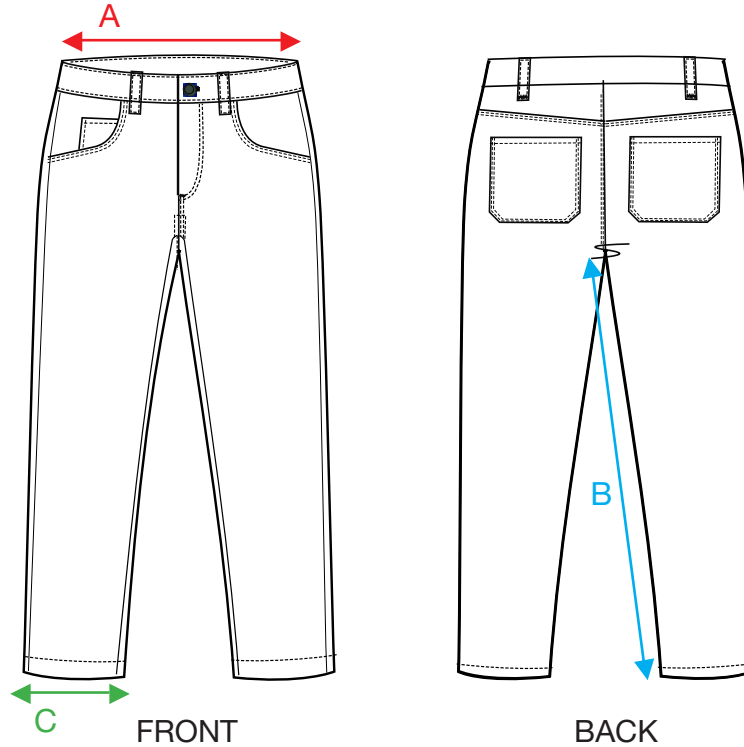

MEASUREMENT SHEET/SIZE SPEC

022040 5-POCKET STRETCH

MEASUREMENT IN CM	XS	S	M	L	XL	XXL	3XL	4XL	5XL
A - 1/2 WAIST	37	39	41	43	45,5	48,5	52	56	61
B - LEG INSEAM	81	82,5	85	86,5	89	91,5	91,5	91,5	91,5
C - 1/2 BOTTOM LEG	17,5	18	18,5	19	19,5	20	20,5	21	21,5

Sizing chart is in centimeters and sizing is subject to a market accepted tolerance. No rights may be derived from this sizing chart.

MEASUREMENT SCALE	XS	S	M	L	XL	XXL	3XL	4XL	5XL
EUROPEAN	44-46	46-48	48-50	50-52	52-54	54-56	56-58	58-60	60-62
US (IN INCHES)	W30" L31"	W31" L32"	W32" L33"	W34" L34"	W36" L35"	W38" L36"	W41" L36"	W44" L36"	W48" L36"